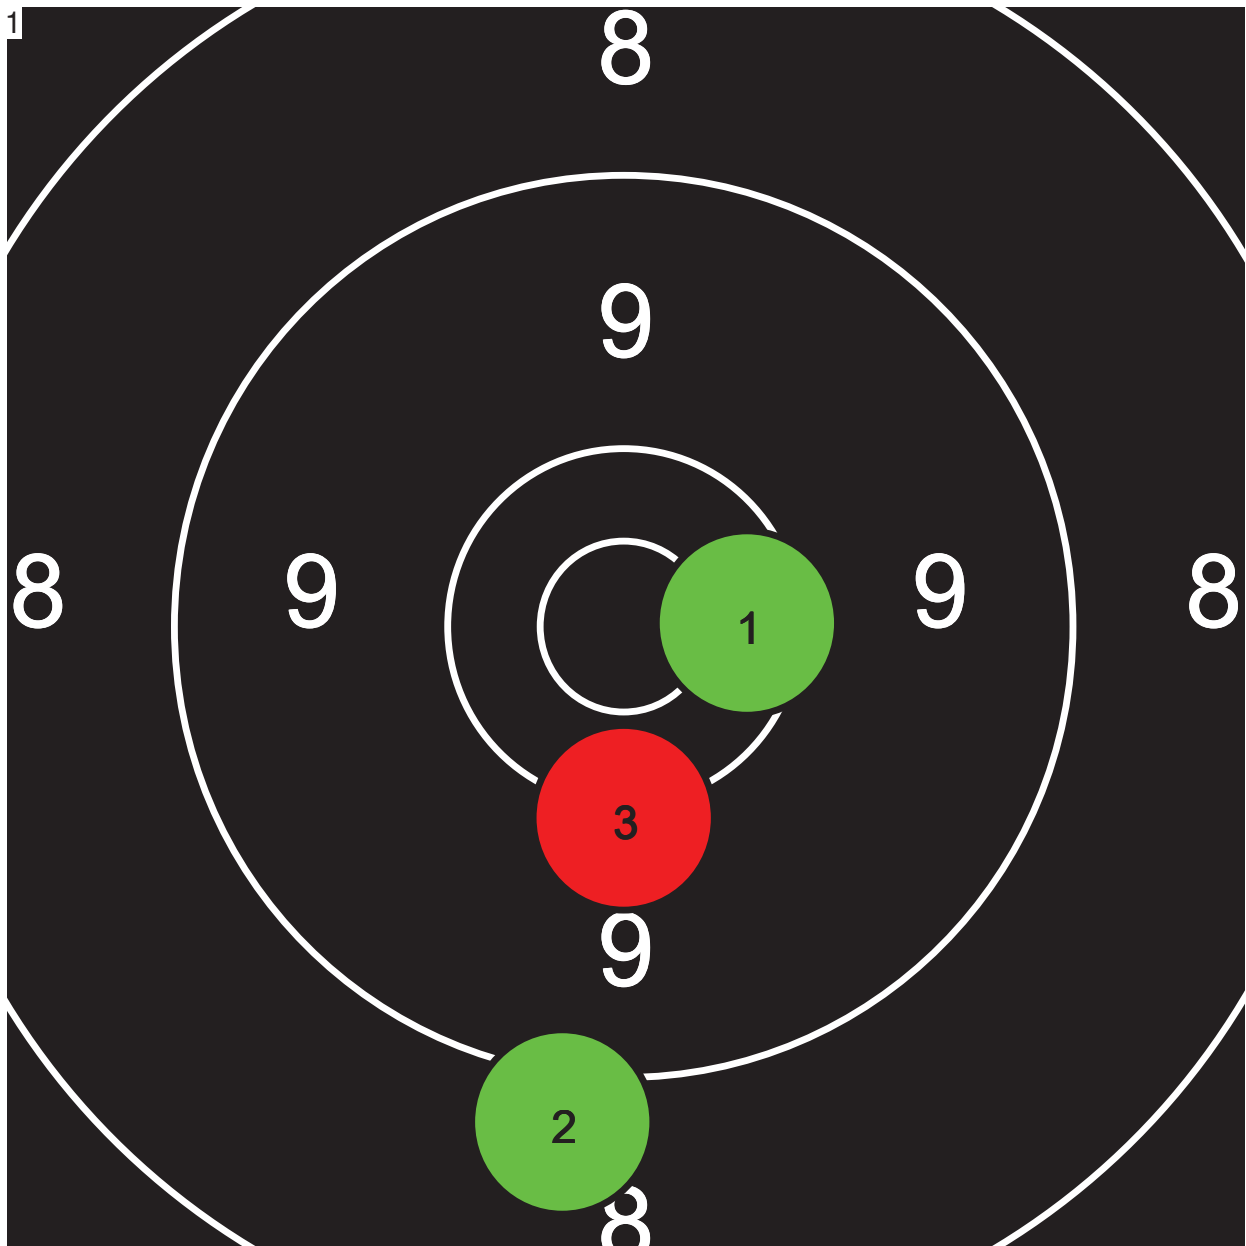

Total: 92.5-1* / 153.6-5*

	Wert	Sec
1	8.8	0
2	9.8	0
3	8.0	0
4	8.2	0
5	9.7	0
6	9.6	0
7	10.6*	0
8	9.5	0
9	10.1	0
10	8.2	0
	92.5-1*	0

Endschiessen G50m 2016

1 Schmid Gallus

Ausstich

Total: 29.8-1* / 134.6-4*

	Wert	Sec
1	10.5*	0
2	9.1	0
3	10.2	0
4		
5		
6		
7		
8		
9		
10		
	29.8-1*	0