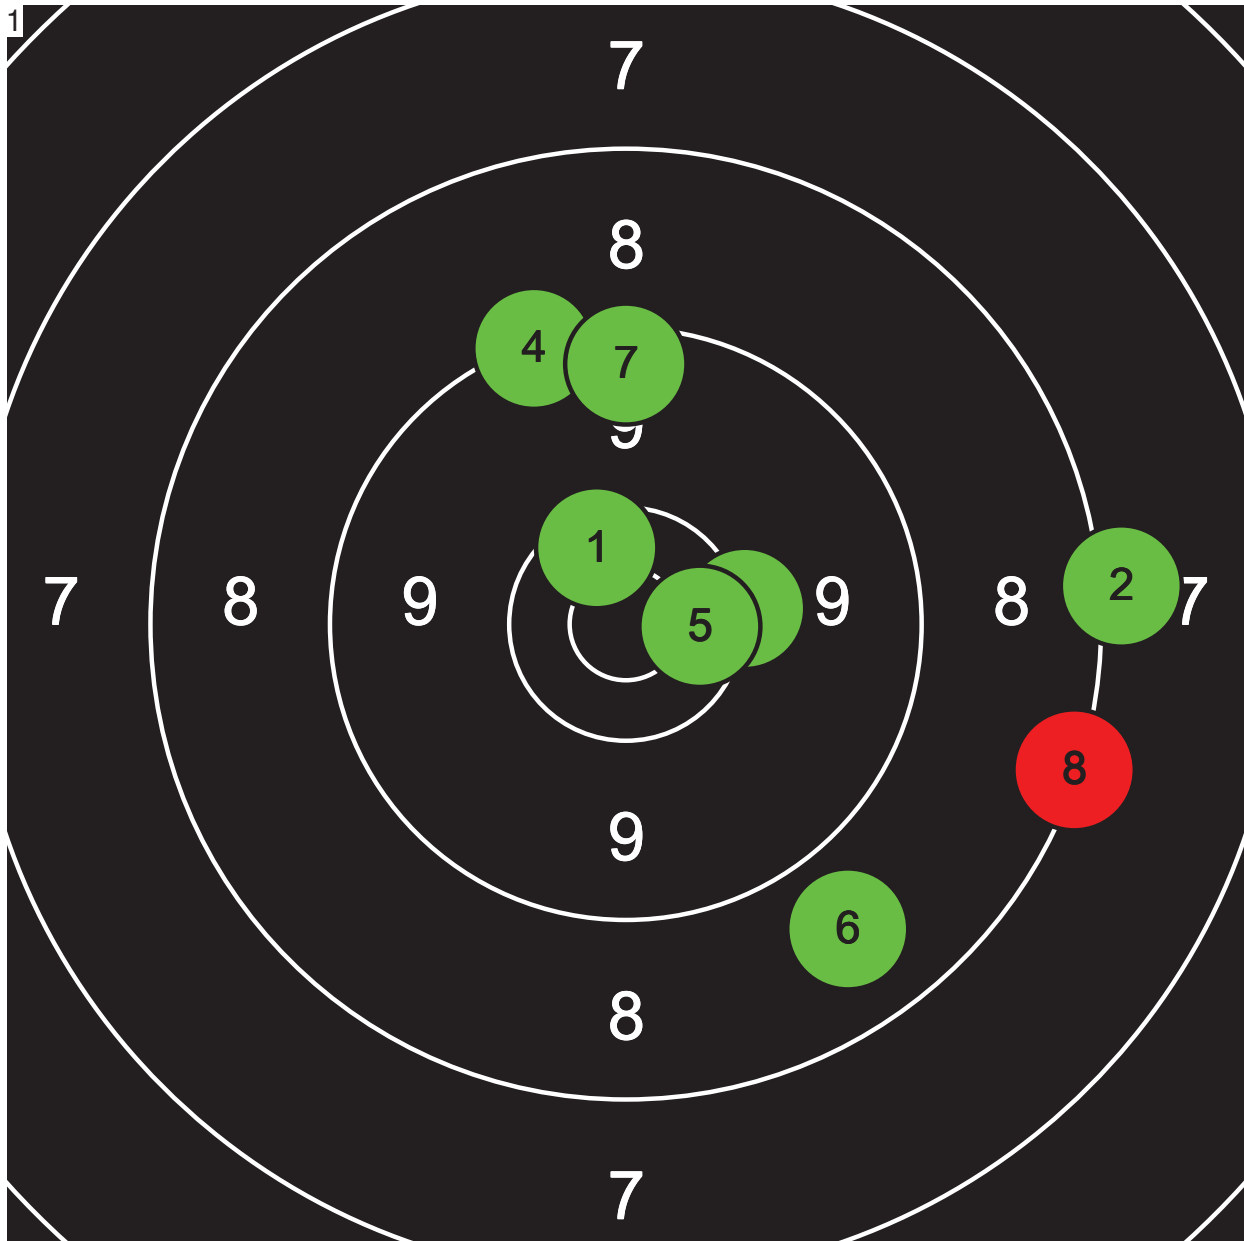

Endschiessen G50m 2016

1 Schmid Gallus

Ausstich

Total: 75.4-2* / 134.6-4*

	Wert	Sec
1	10.5*	0
2	8.2	0
3	10.3	0
4	9.3	0
5	10.5*	0
6	8.8	0
7	9.5	0
8	8.3	0
9		
10		
	75.4-2*	0