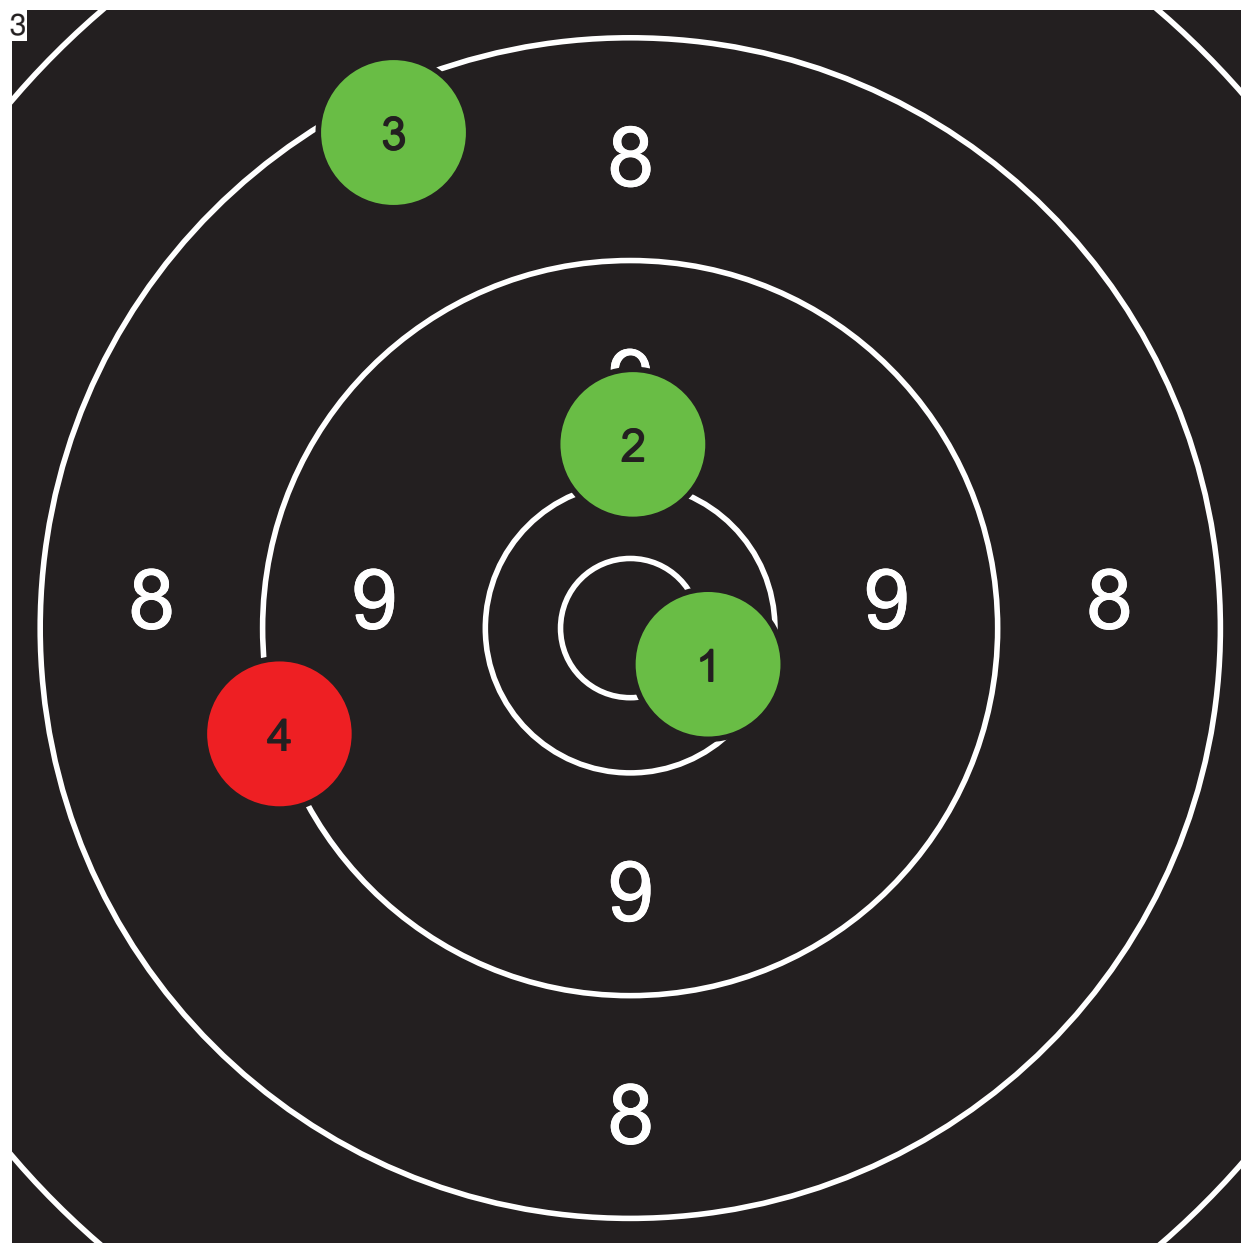

	Wert	Sec
1	8.8	0
2	10.3	0
3	10.5*	0
4	9.6	0
5	8.7	0
6	9.3	0
7		
8		
9		
10		
	57.2-1*	0

	Wert	Sec
1	10.7*	0
2	8.4	0
3	9.8	0
4		
5		
6		
7		
8		
9		
10		
	28.9-1*	0

Endschiessen G50m 2016

3 Weiss Toni

Ausstich

Total: 27.5-1* / 94.9-3*

	Wert	Sec
1	8.7	0
2	10.3*	0
3	8.5	0
4		
5		
6		
7		
8		
9		
10		
	27.5-1*	0

	Wert	Sec
1	10.6*	0
2	10.1	0
3	8.5	0
4	9.3	0
5		
6		
7		
8		
9		
10		
	38.5-1*	0

	Wert	Sec
1	8.8	0
2	10.2	0
3	10.3*	0
4		
5		
6		
7		
8		
9		
10		
	29.3-1*	0