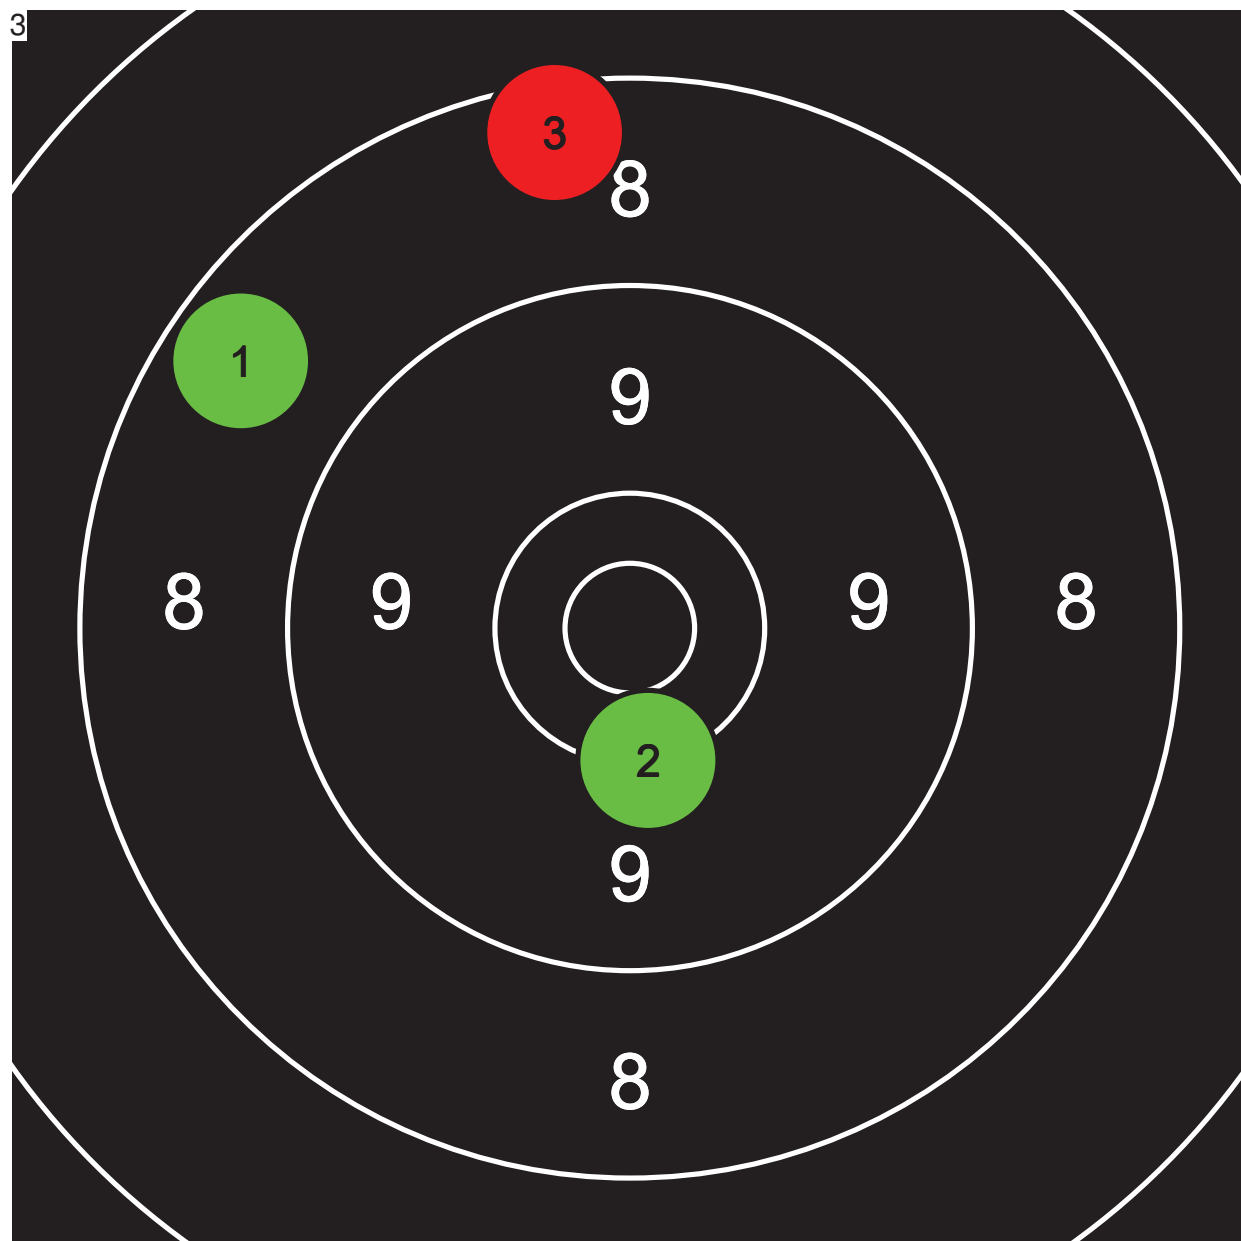

	Wert	Sec
1	8.8	0
2	10.3	0
3	10.5*	0
4	9.6	0
5	8.7	0
6	9.3	0
7		
8		
9		
10		
	57.2-1*	0

	Wert	Sec
1	10.7*	0
2	8.4	0
3	9.8	0
4		
5		
6		
7		
8		
9		
10		
	28.9-1*	0

Endschiessen G50m 2016

3 Weiss Toni

Ausstich

Total: 27.5-1* / 94.9-3*

	Wert	Sec
1	8.7	0
2	10.3*	0
3	8.5	0
4		
5		
6		
7		
8		
9		
10		
	27.5-1*	0

	Wert	Sec
1	10.6*	0
2	10.1	0
3	8.5	0
4	9.3	0
5		
6		
7		
8		
9		
10		
	38.5-1*	0

	Wert	Sec
1	8.8	0
2	10.2	0
3	10.3*	0
4		
5		
6		
7		
8		
9		
10		
	29.3-1*	0