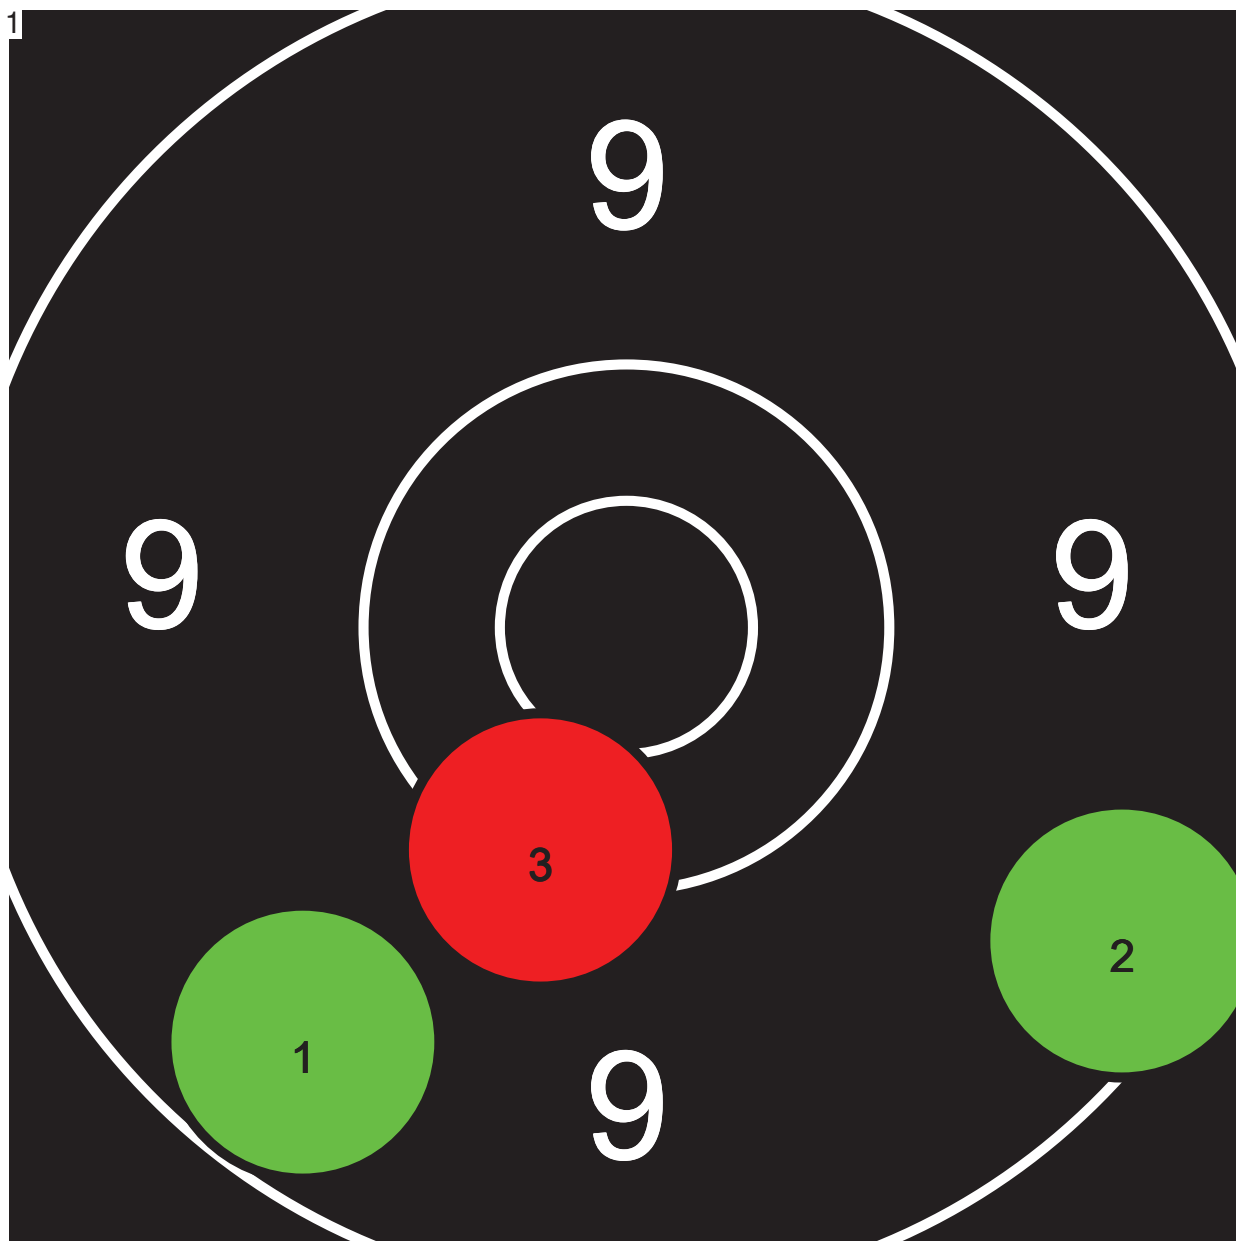

Endschiessen G50m 2016

1 Schmid Gallus

Ausstich

Total: 29.4-1* / 134.6-4*

	Wert	Sec
1	9.6	0
2	9.5	0
3	10.3*	0
4		
5		
6		
7		
8		
9		
10		
	29.4-1*	0