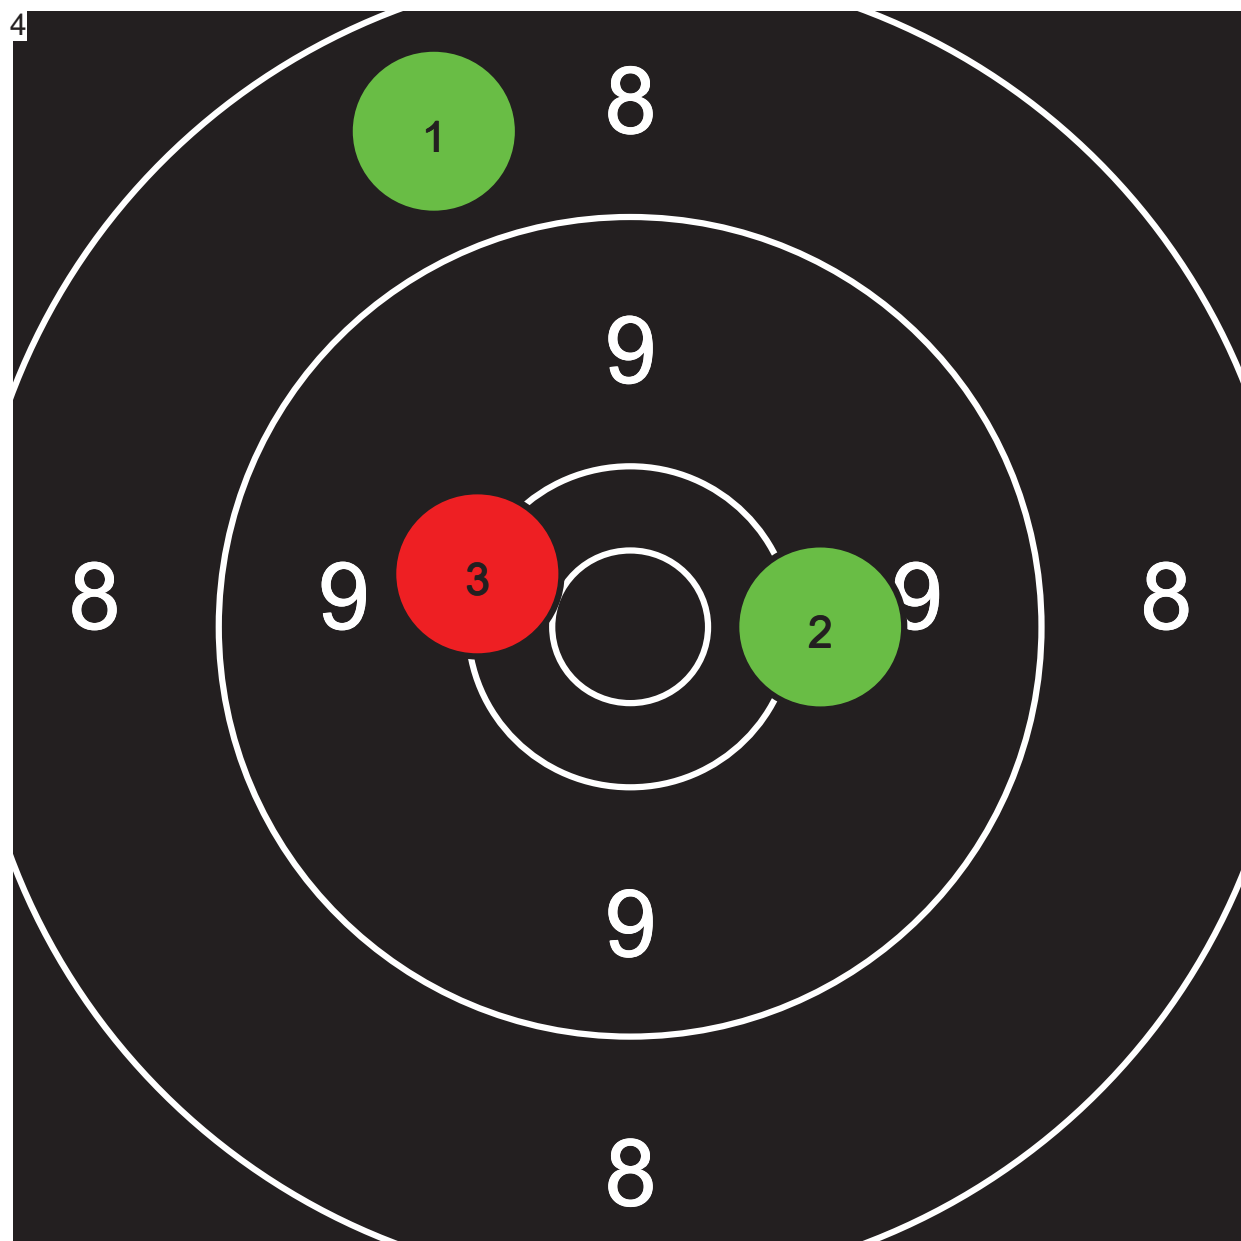

	Wert	Sec
1	8.8	0
2	10.3	0
3	10.5*	0
4	9.6	0
5	8.7	0
6	9.3	0
7		
8		
9		
10		
	57.2-1*	0

	Wert	Sec
1	10.7*	0
2	8.4	0
3	9.8	0
4		
5		
6		
7		
8		
9		
10		
	28.9-1*	0

Endschiessen G50m 2016

3 Weiss Toni

Ausstich

Total: 27.5-1* / 94.9-3*

	Wert	Sec
1	8.7	0
2	10.3*	0
3	8.5	0
4		
5		
6		
7		
8		
9		
10		
	27.5-1*	0

	Wert	Sec
1	10.6*	0
2	10.1	0
3	8.5	0
4	9.3	0
5		
6		
7		
8		
9		
10		
	38.5-1*	0

	Wert	Sec
1	8.8	0
2	10.2	0
3	10.3*	0
4		
5		
6		
7		
8		
9		
10		
	29.3-1*	0